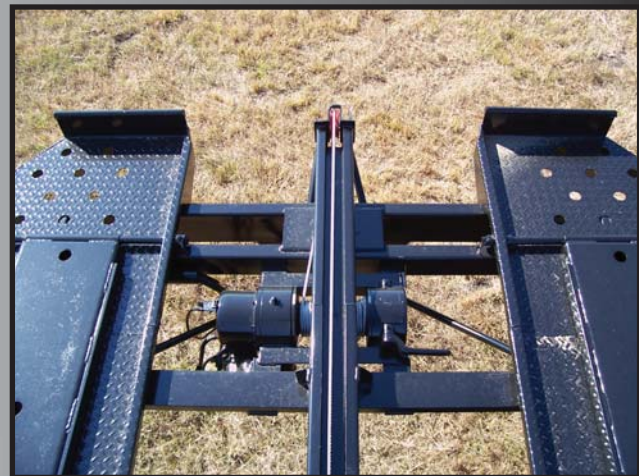

Self-contained
trailer loading and unloading
 is optional on many
Take 3 models

TRAILER HAULERS

Trailer Hauling Package Includes:

- 102" load deck
- 9k winch w/auxiliary battery
- tongue wheel ramp/storage area
- center track
- sliding ball towers (3-4 depending on length)
- 5/16" cable - 75'
- 10' remote control cord (cordless available)

Model 53 Trailer Hauler

Ball towers makes loading
 and unloading trailers
 quick and easy

2-Car Tag Trailer Hauler

Often imitated NEVER duplicated!

Questions? We have answers...

1-866-428-2533

1-866-4A-TAKE3